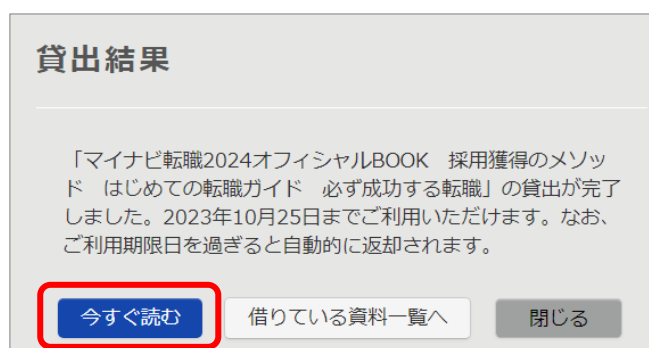

期限内に読み終えた本は、
マイページから返却しましょう。